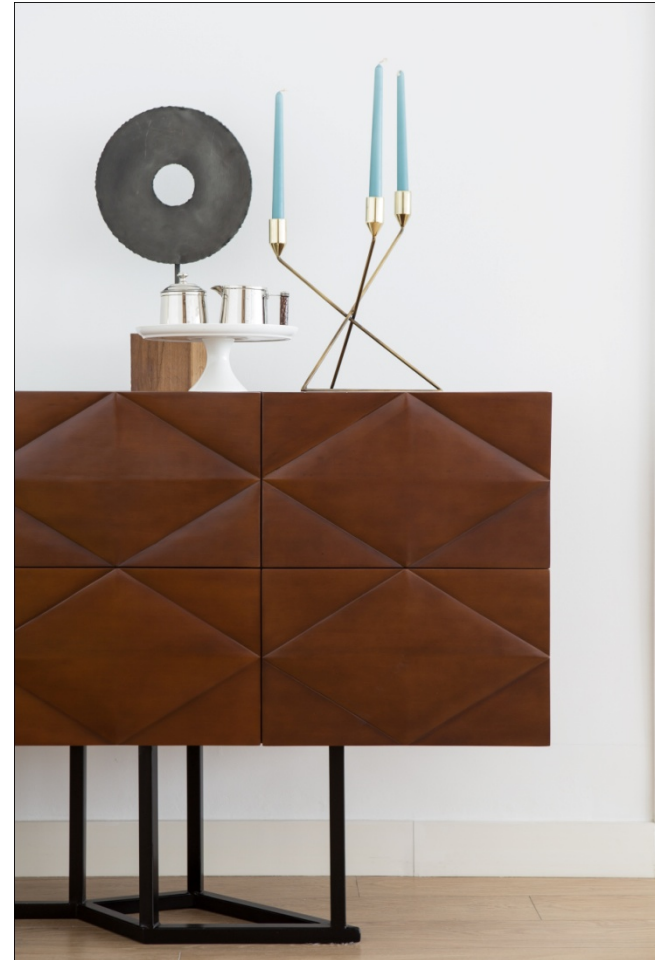

buffet & bar cabinet

STELLA – Bar Cabinet

Wood structure in Taupe ducco finish with solid metal
base/legs in black painted finish

Dimensions:

1155mm W x 500mm D x 1050mm H

STELLA Bar Cabinet

WILLIAM Buffet Cabinet

Wood structure in stain finish with
metal base in black paint finish

WILLIAM Buffet Cabinet

WILLIAM Buffet Cabinet
in Black Ducco Finish & Brass Finish Metal Base

WILLIAM Buffet Cabinet
in Taupe Ducco Finish & Stainless Steel Base

JANE – Buffet Cabinet

Solid wood structure in Walnut finish with wallpaper detail on cabinet doors

Dimensions:

1200mm W x 400mm D x 890mm H