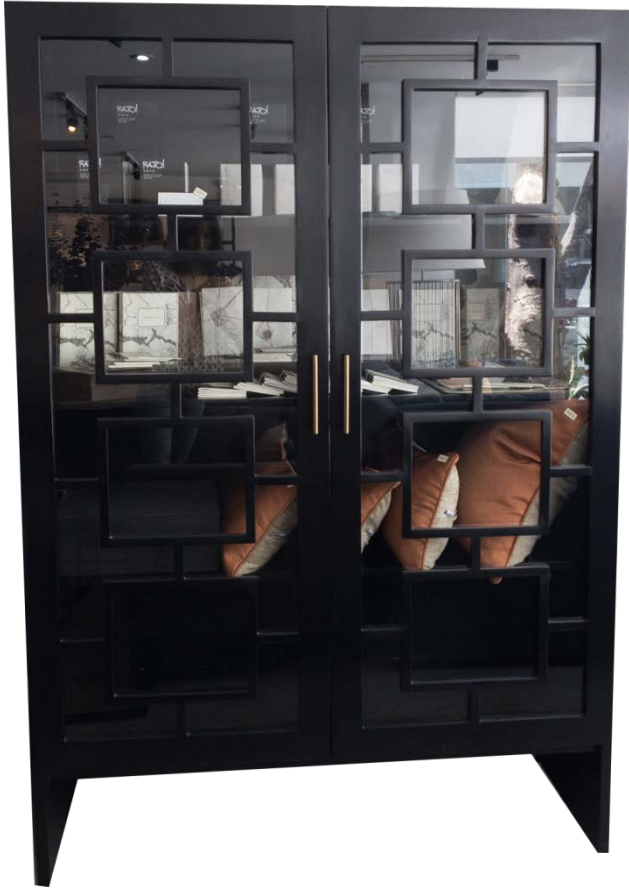

armoie & wardrobe

PHOENIX
HOME

BAILEY Armoire

Wood frame in ducco finish and metal legs in brass finish

DIMENSIONS:

1.50m W x 0.60m D x 1.70m H

MADELINE Cabinet

Wood structure with two swing cabinet
in ducco finish

DIMENSIONS:

1525mm W x 585mm D x 1650mm H

TANYA Display Cabinet

Wood structure in black ducco finish w/
2 cabinet doors and adjustable shelves

DIMENSIONS:

1210mm W x 500mm D x 1770mm H

ARIA Armoire

Wood frame in ducco finish with metal legs
in brass finish

NORA Cabinet

Wood structure with two swing cabinet
In ducco finish